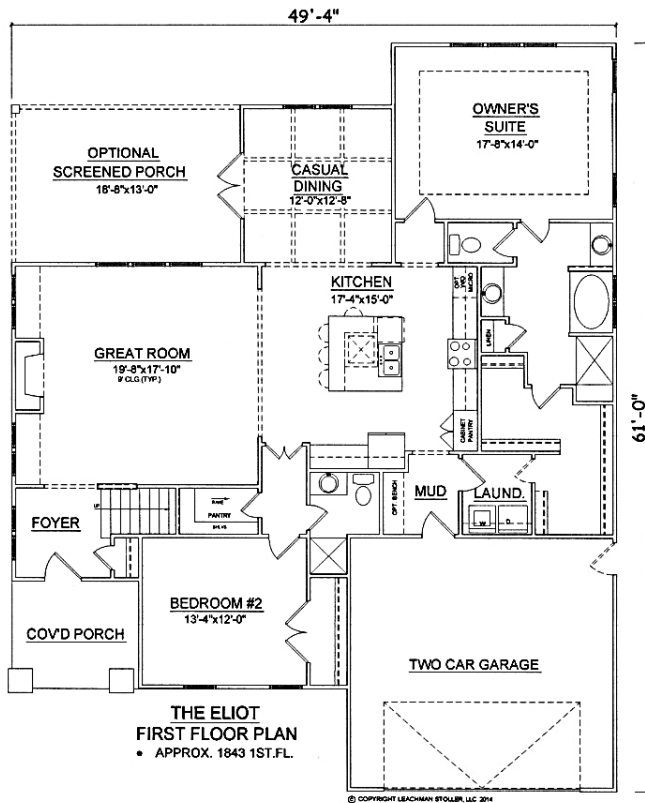

**BOGUE WATCH**

# ELIOT COTTAGE

Approx. 2651 HSF Total

This plan is in a preliminary stage of design, as such, the elevation and floor plans shown are an artist's conception and solely representational. No warranties are made or implied by this representation. Leachman Stoller, LLC specifically disclaims all warranties of merchantability or fitness for a particular purpose. Copyright LeachmanStoller, LLC 2015