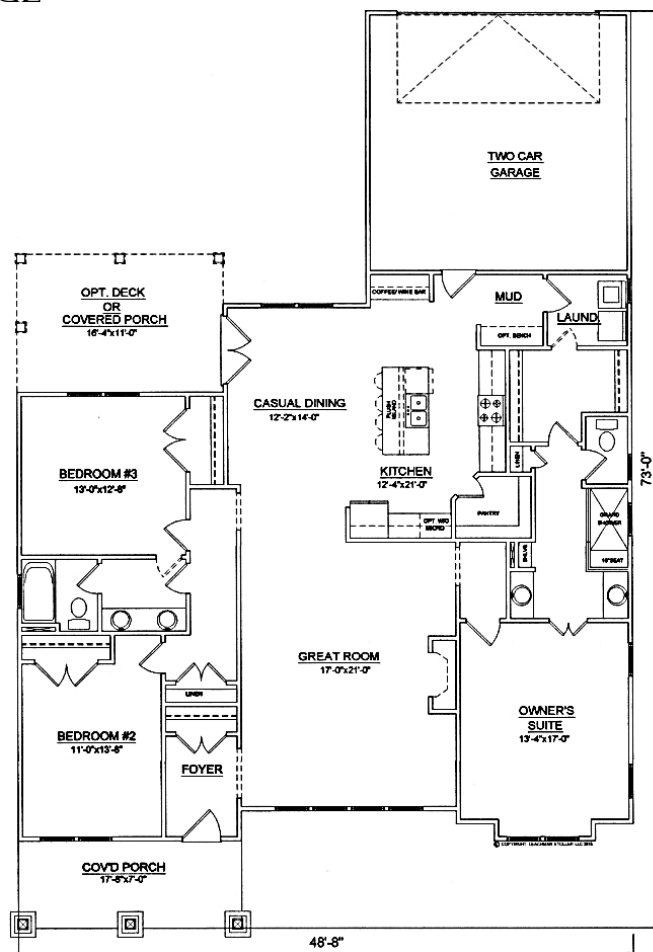

BOGUE WATCH

STELLA COTTAGE

Approx. 1997 HSF Total

This plan is in a preliminary stage of design, as such, the elevation and floor plans shown are an artist's conception and solely representational. No warranties are made or implied by this representation. Leachman Stoller, LLC specifically disclaims all warranties of merchantability or fitness for a particular purpose. Copyright LeachmanStoller, LLC 2015